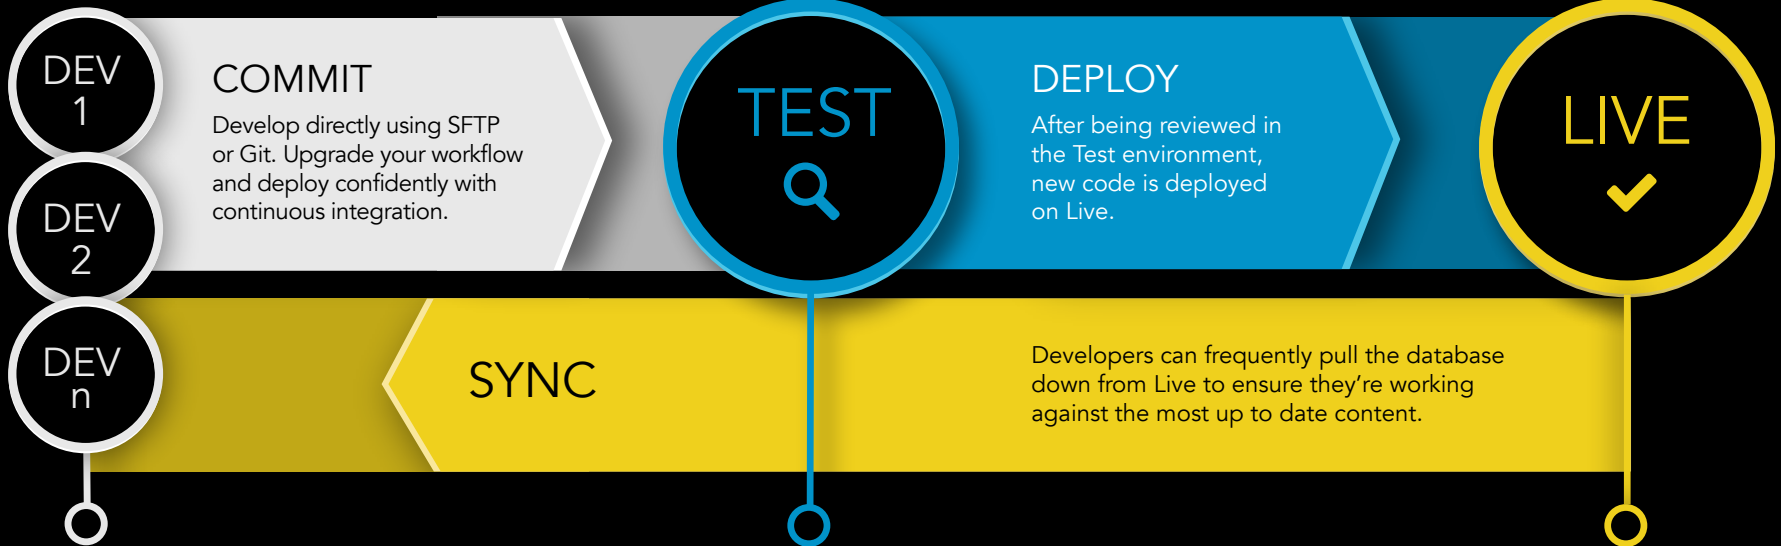

Pantheon Development Workflow

DEVELOP

Pantheon's Multidev gives every developer their own environment in the cloud and lets them work seamlessly with version control.

REVIEW

New code from Dev and current content from Live are unified in Test. An accurate view of deployment means no "surprises" when going live.

SCALE

Elastic hosting scales your site as you add content and grow your traffic.